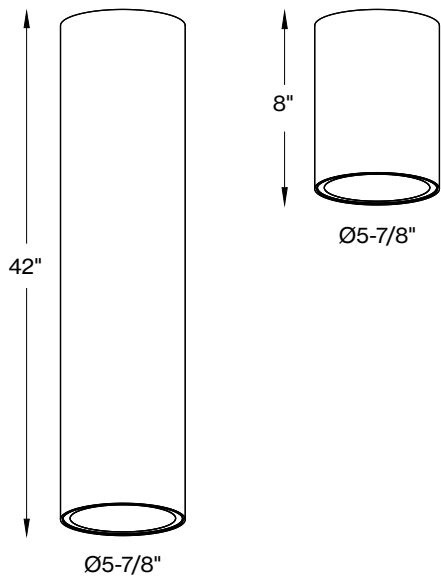

Specifications

T24
JA8
CERTIFIED

(NRC
0.8)
SOUND DAMPENING

Model	Size	Watts	Delivered lumens	CRI	Color °T	Voltage
PIL08-CC-UNV	8"	34 W	2500 lm	90	2200, 2700, 3000, 3500, 4000 K	120/277/347V Triac, ELV, and 0-10V dimming
PIL42-CC-UNV	42"	34 W	2500 lm			

Core