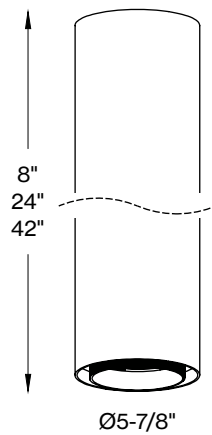

Extension tubes